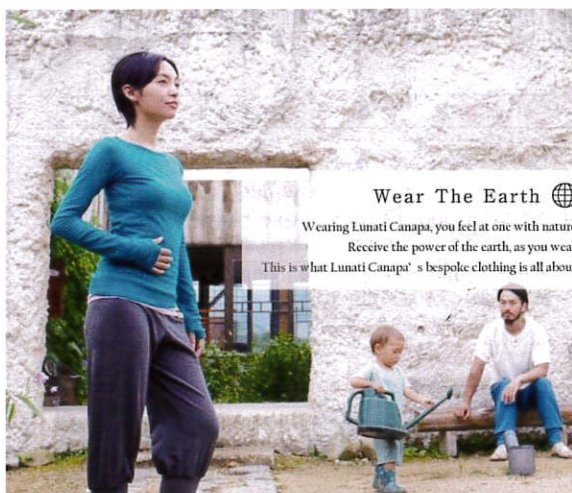

地球とつながる
とっておきのヘンプウェアを
あなたに。

ル ナ テ イ カ ナ パ

つながる
+ 花 展

2 0 1 8 おきなわ

Wear The Earth 

Wearing Lunati Canapa, you feel at one with nature.
Receive the power of the earth, as you wear
This is what Lunati Canapa's bespoke clothing is all about